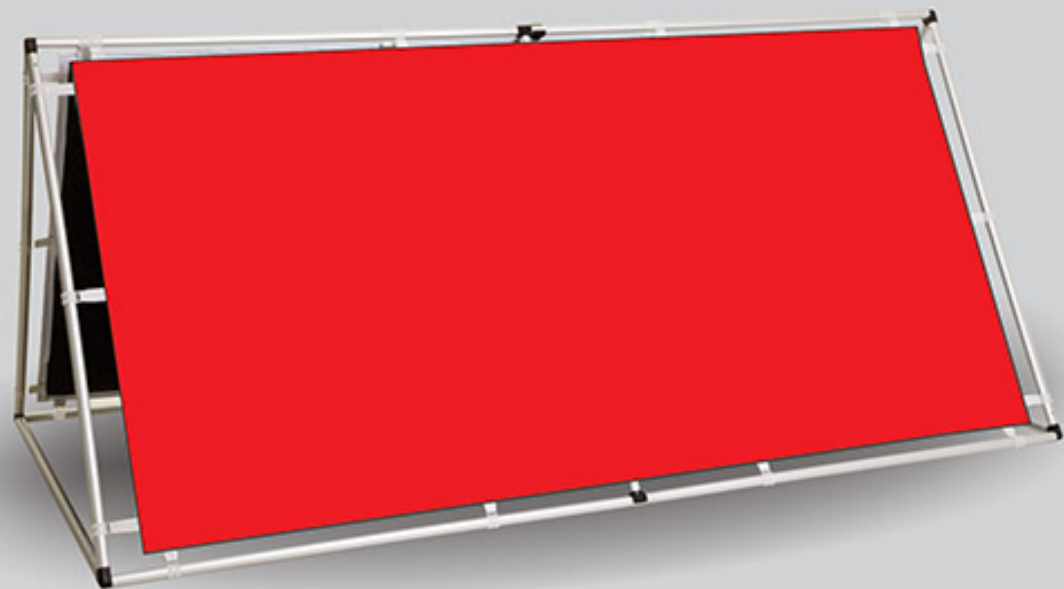

900 x 600mm

1200 x 900mm

1800 x 1200mm

2400 x 1200mm

** Flag prints are dye sublimated.
Therefore permanent outdoor use lifespan limited.
Prints carry no guarantee.

CORPORATE FLAG - ULTRASHEEN

- Includes Toggle & Rope • Ultrasheen Fabric
- DOES NOT INCLUDE FLAG POLE

1800 x 1200mm

2400 x 1200mm

HAND HELD FLAGS

- Dye-Sublimation Print
- ± 95% Strikethrough
- Includes print, dowel stick
- Minimum Qty: 25

210 X 150mm

300 x 200mm

400 x 300mm

900 x 600mm

A-FRAME

- PVC
- Includes print, bag & unit
- Double Sided

2000 x 1000mm

3000 x 1000mm

FOLD UP PLASTIC TABLE

- White Top
- Fold in Half with Plastic Handle
- 180cm x 74cm x 74cm
- Suitable for Indoors / Outdoors