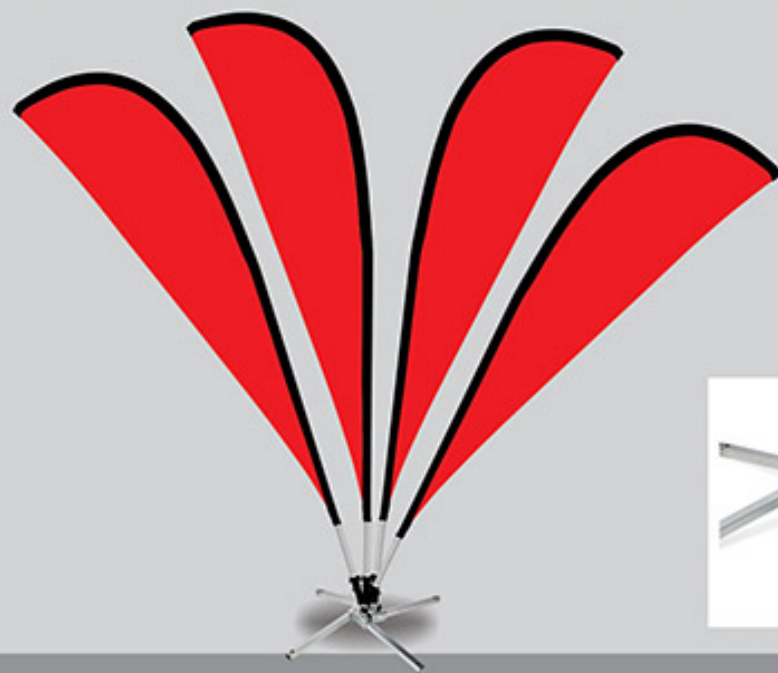

ADDITIONAL EXTRAS FOR FLAGS

90 Degree

60 Degree

**WALL MOUNT
FLAG PEG**

CROSS BASE

- Indoor

**CROSS BASE
+ WATER BAG**

- Outdoor

**HEAVY DUTY
CROSS BASE**

- Outdoor

FOUNTAIN FLAG STANDARD

- 6m Height
- 4 / 5 Poles + Base
- Print Size:
665 x 4200mm

4 pole - 4 metre

5 pole - 4 metre

FOUNTAIN FLAG SHARKFIN

- 3m / 4m Height
- 4 Poles + Base

4 pole - 3 metre

4 pole - 4 metre

FOUNTAIN FLAG TELESCOPIC

- 3m / 4.2m Height
- 4 Poles + Base

4 pole - 3 metre

4 pole - 4.2 metre

CORPORATE FLAG - STANDARD

- Includes Toggle & Rope • Normal Flag Material • DOES NOT INCLUDE FLAG POLE