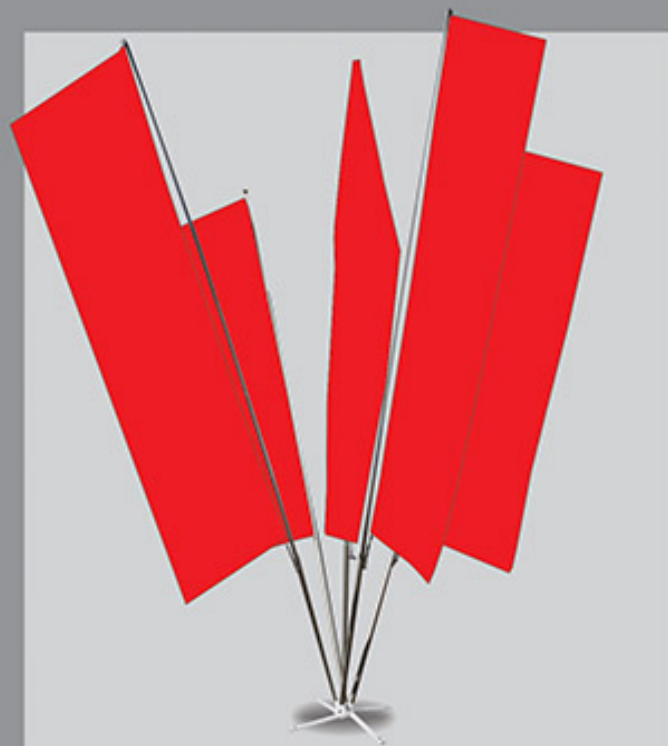

Arc Flag 5m

Telescopic 2m

Telescopic 3m

Telescopic 4m

Sharkfin 2m

Sharkfin 3m

Sharkfin 4m

- Dye-Sublimation Print
- 2 Block-Out Fabrics Stitched Together
- Includes print, poles, bag and ground spike

ADDITIONAL EXTRAS FOR FLAGS

90 Degree

60 Degree

**WALL MOUNT
FLAG PEG**

CROSS BASE

- Indoor

**CROSS BASE
+ WATER BAG**

- Outdoor

**HEAVY DUTY
CROSS BASE**

- Outdoor

FOUNTAIN FLAG STANDARD

- 6m Height
- 4 / 5 Poles + Base
- Print Size:
665 x 4200mm

4 pole - 4 metre

5 pole - 4 metre

FOUNTAIN FLAG SHARKFIN

- 3m / 4m Height
- 4 Poles + Base

4 pole - 3 metre

4 pole - 4 metre

FOUNTAIN FLAG TELESCOPIC

- 3m / 4.2m Height
- 4 Poles + Base

4 pole - 3 metre

4 pole - 4.2 metre

CORPORATE FLAG - STANDARD

- Includes Toggle & Rope • Normal Flag Material • DOES NOT INCLUDE FLAG POLE