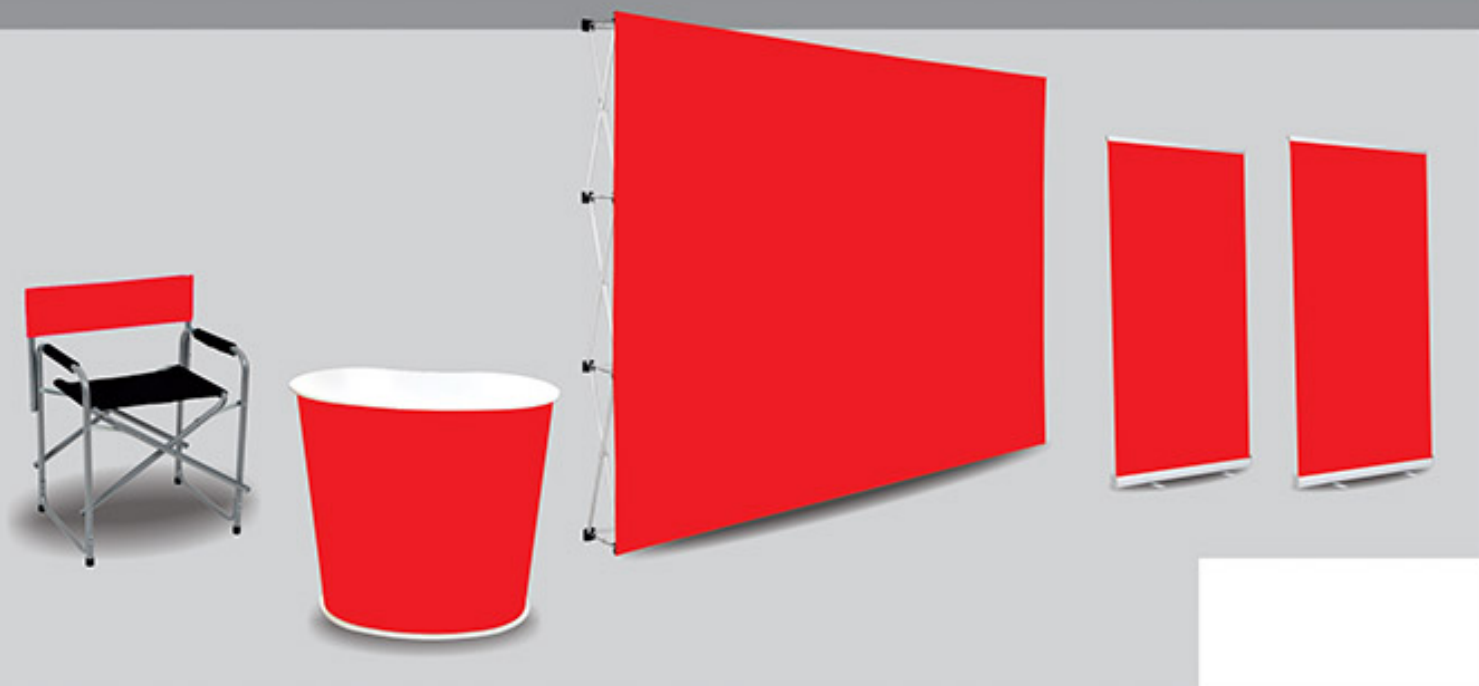

INDOOR COMBO

Banner Wall 3000 x 2250mm	Qty 1
Roll Up Budget 850 x 2000mm	Qty 2
Directors Chair	Qty 1
Portable Display Table Kidney Shape	Qty 1